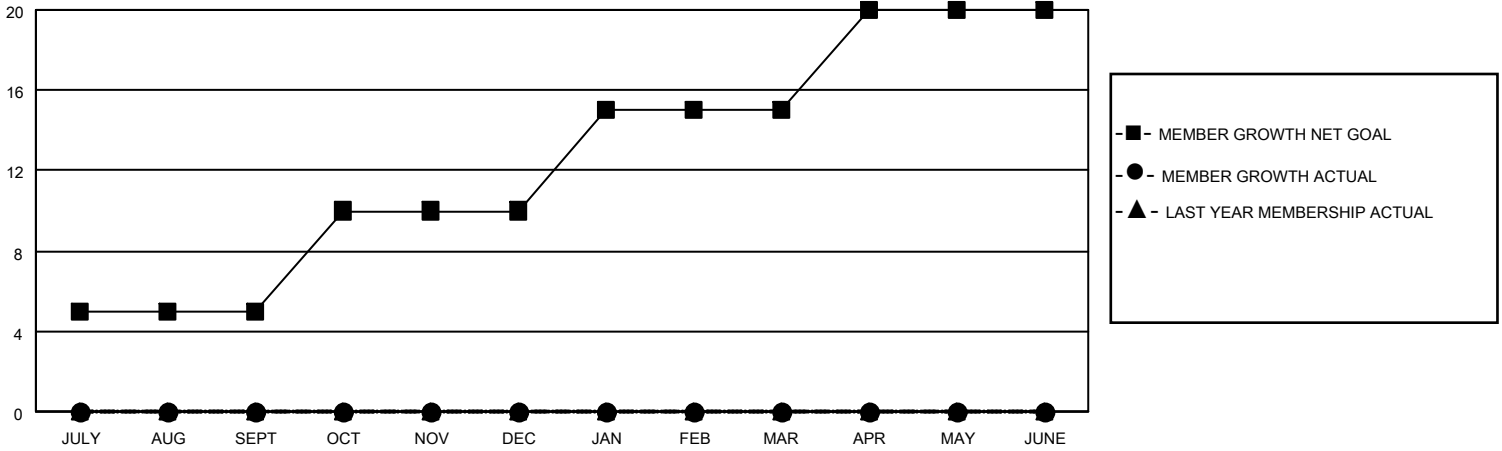

GOALS AND ACTUAL MEMBERS CUMULATIVE

DROPPED CLUBS: 0	0 CLUBS OF 0 ADDED 1 OR MORE NEW MEMBERS	<u>GENDER DISTRIBUTION</u> MALE 0 (0.00%) FEMALE 0 (0.00%) NON BINARY 0 (0.00%) PREFER NOT TO ANSWER 0 (0.00%)
<u>DROPPED MEMBERS</u> DECEASED 0 CLUB CANCELLED 0 OTHER 0 TOTAL 0	CLICK HERE FOR CUMULATIVE MEMBERSHIP DATA	TOTAL FAMILY UNIT MEMBERS 0 FAMILY MEMBERS PAYING HALF DUES 0