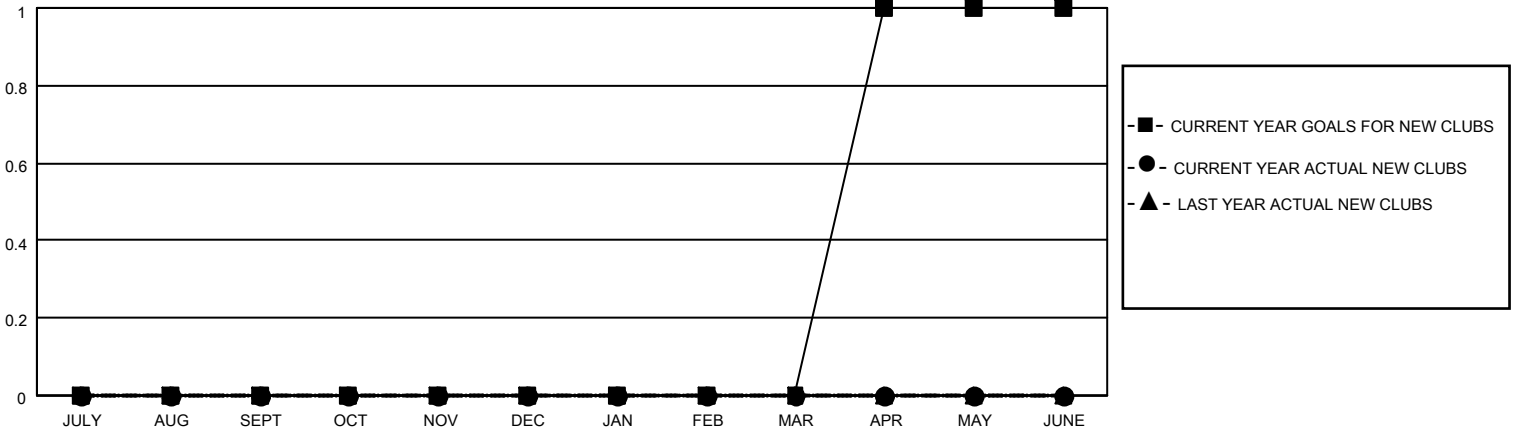

MONTHLY MEMBERSHIP PROGRESS REPORT

LOCATION RUSSIAN FEDERATION

District 123

Results as of: 8/31/2023

Clubs			
RESULTS FOR 2023-2024			
QUARTER	NEW CLUB GOAL	NEW CLUBS	DROPPED CLUBS
JULY/AUG/SEPT	0	0	0
OCT/NOV/DEC	0	0	0
JAN/FEB/MAR	0	0	0
APR/MAY/JUNE	1	0	0

Members			
RESULTS FOR 2023-2024			
QUARTER	MEMBER GROWTH NET GOAL	MEMBER GROWTH ACTUAL	DROPPED MEMBERS ACTUAL (including transfers)
JULY/AUG/SEPT	5	0	0
OCT/NOV/DEC	5	0	0
JAN/FEB/MAR	5	0	0
APR/MAY/JUNE	5	0	0

GOALS AND ACTUAL NEW CLUBS CUMULATIVE